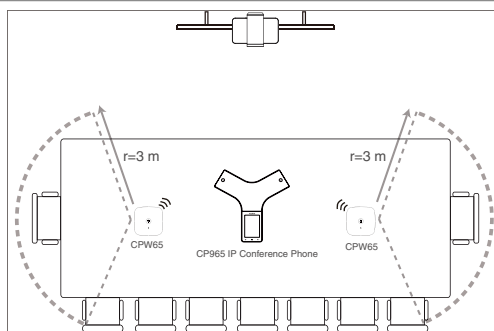

Compliance